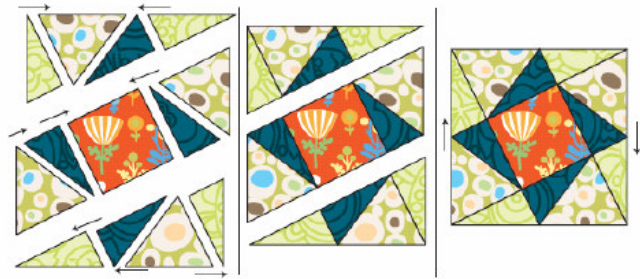

PARK SLOPE

Free Spirit 

PARK SLOPE

PARK SLOPE

Free Spirit 

PARK SLOPE

Park Slope by Erin McMorris for FreeSpirit

EM01 Floral Swirl Teal
QEM0100-0TEAL*

EM01 Floral Swirl Lime
QEM0100-0LIME

EM02 Poppy Dot Floral Navy
QEM0200-0NAVY

EM02 Poppy Dot Floral Orange
QEM0200-0ORAN

EM03 Flower Field Turquoise
QEM0300-0TURQ

EM05 Circles and Stems Turquoise
QEM0500-0TURQ