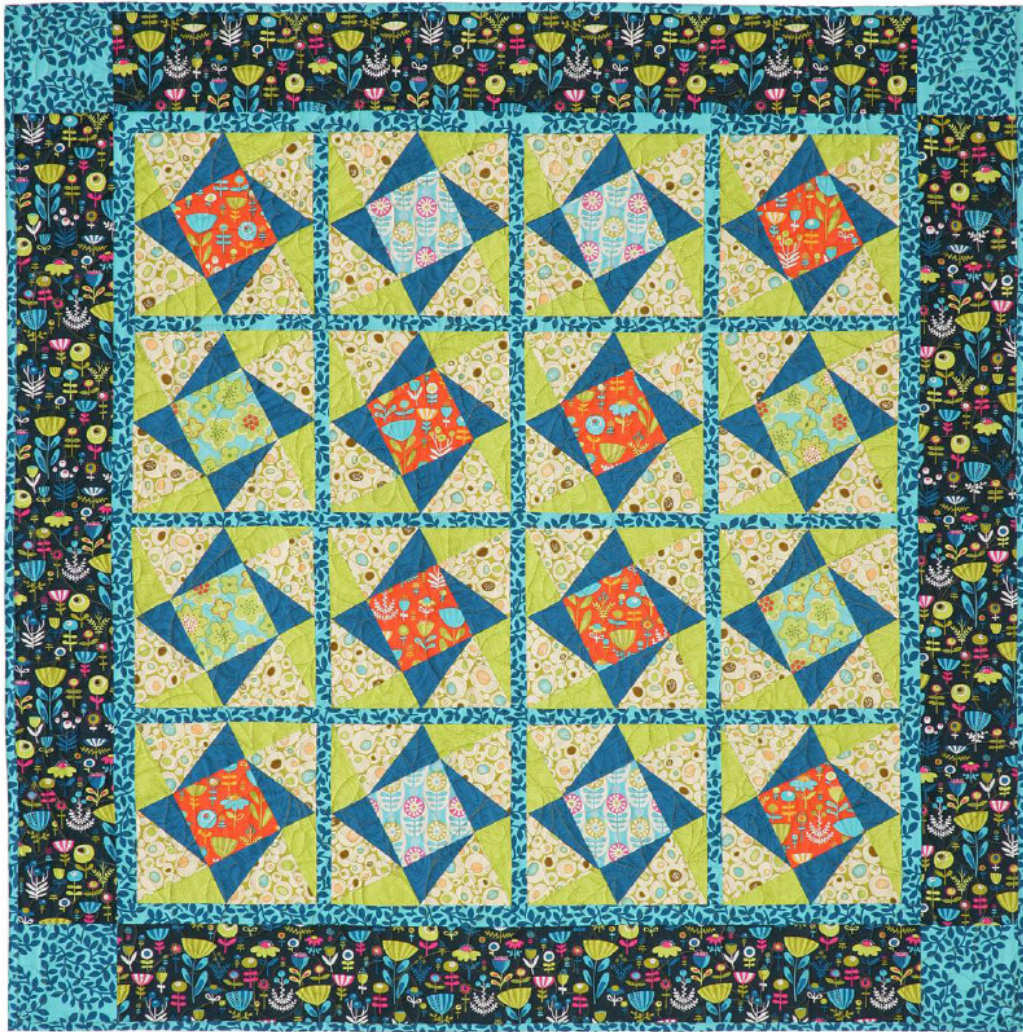

PARK SLOPE

Free Spirit 

PARK SLOPE

PARK SLOPE

Free Spirit 

PARK SLOPE

Park Slope by Erin McMorris for FreeSpirit

EM01 Floral Swirl Teal
QEM0100-0TEAL*

EM01 Floral Swirl Lime
QEM0100-0LIME

EM02 Poppy Dot Floral Navy
QEM0200-0NAVY

EM02 Poppy Dot Floral Orange
QEM0200-0ORAN

EM03 Flower Field Turquoise
QEM0300-0TURQ

EM05 Circles and Stems Turquoise
QEM0500-0TURQ

EM07 Pebbles Lime
QEM0700-0LIME

EM08 Leaf Dots Teal
QEM0800-0TEAL