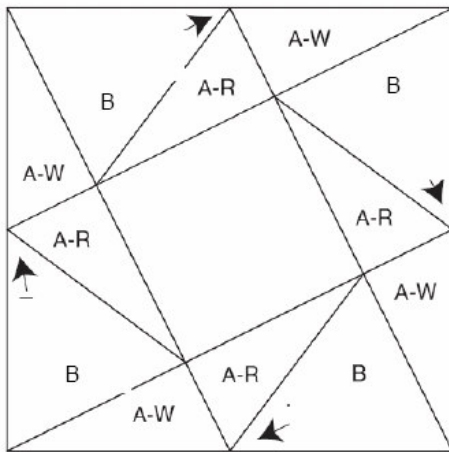

PARK SLOPE

Free Spirit 

PARK SLOPE

PARK SLOPE

Free Spirit 

PARK SLOPE

Park Slope by Erin McMorris for FreeSpirit

EM01 Floral Swirl Teal
QEM0100-0TEAL*

EM01 Floral Swirl Lime
QEM0100-0LIME

EM02 Poppy Dot Floral Navy
QEM0200-0NAVY

EM02 Poppy Dot Floral Orange
QEM0200-0ORAN

EM03 Flower Field Turquoise
QEM0300-0TURQ

EM05 Circles and Stems Turquoise
QEM0500-0TURQ