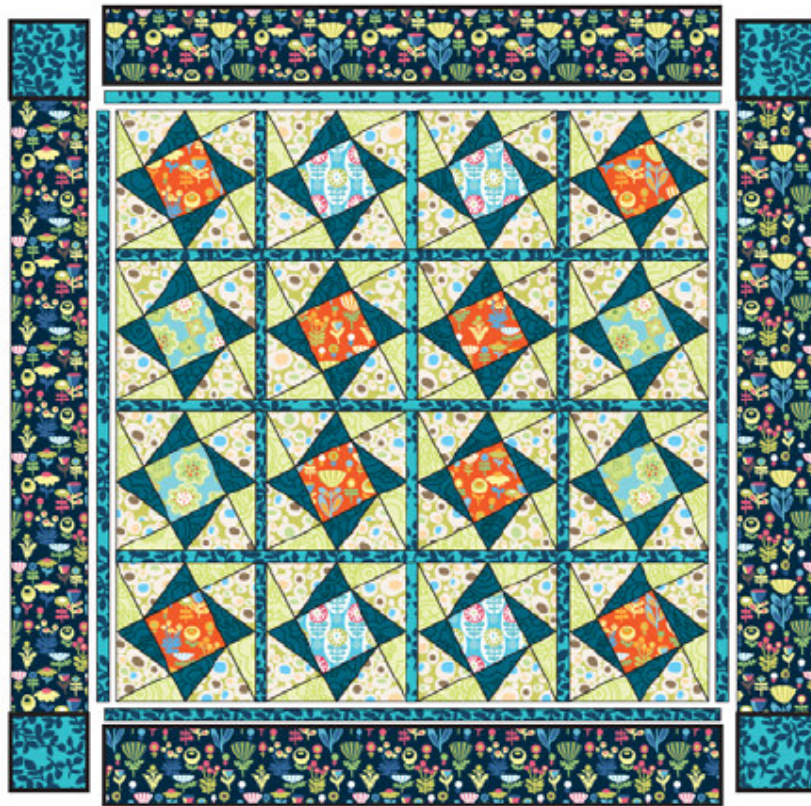

PARK SLOPE

Free Spirit 

PARK SLOPE

PARK SLOPE

Free Spirit 

PARK SLOPE

Park Slope by Erin McMorris for FreeSpirit

EM01 Floral Swirl Teal
QEM0100-0TEAL*

EM01 Floral Swirl Lime
QEM0100-0LIME

EM02 Poppy Dot Floral Navy
QEM0200-0NAVY

EM02 Poppy Dot Floral Orange
QEM0200-0ORAN

EM03 Flower Field Turquoise
QEM0300-0TURQ

EM05 Circles and Stems Turquoise
QEM0500-0TURQ

EM07 Pebbles Lime
QEM0700-0LIME

EM08 Leaf Dots Teal
QEM0800-0TEAL